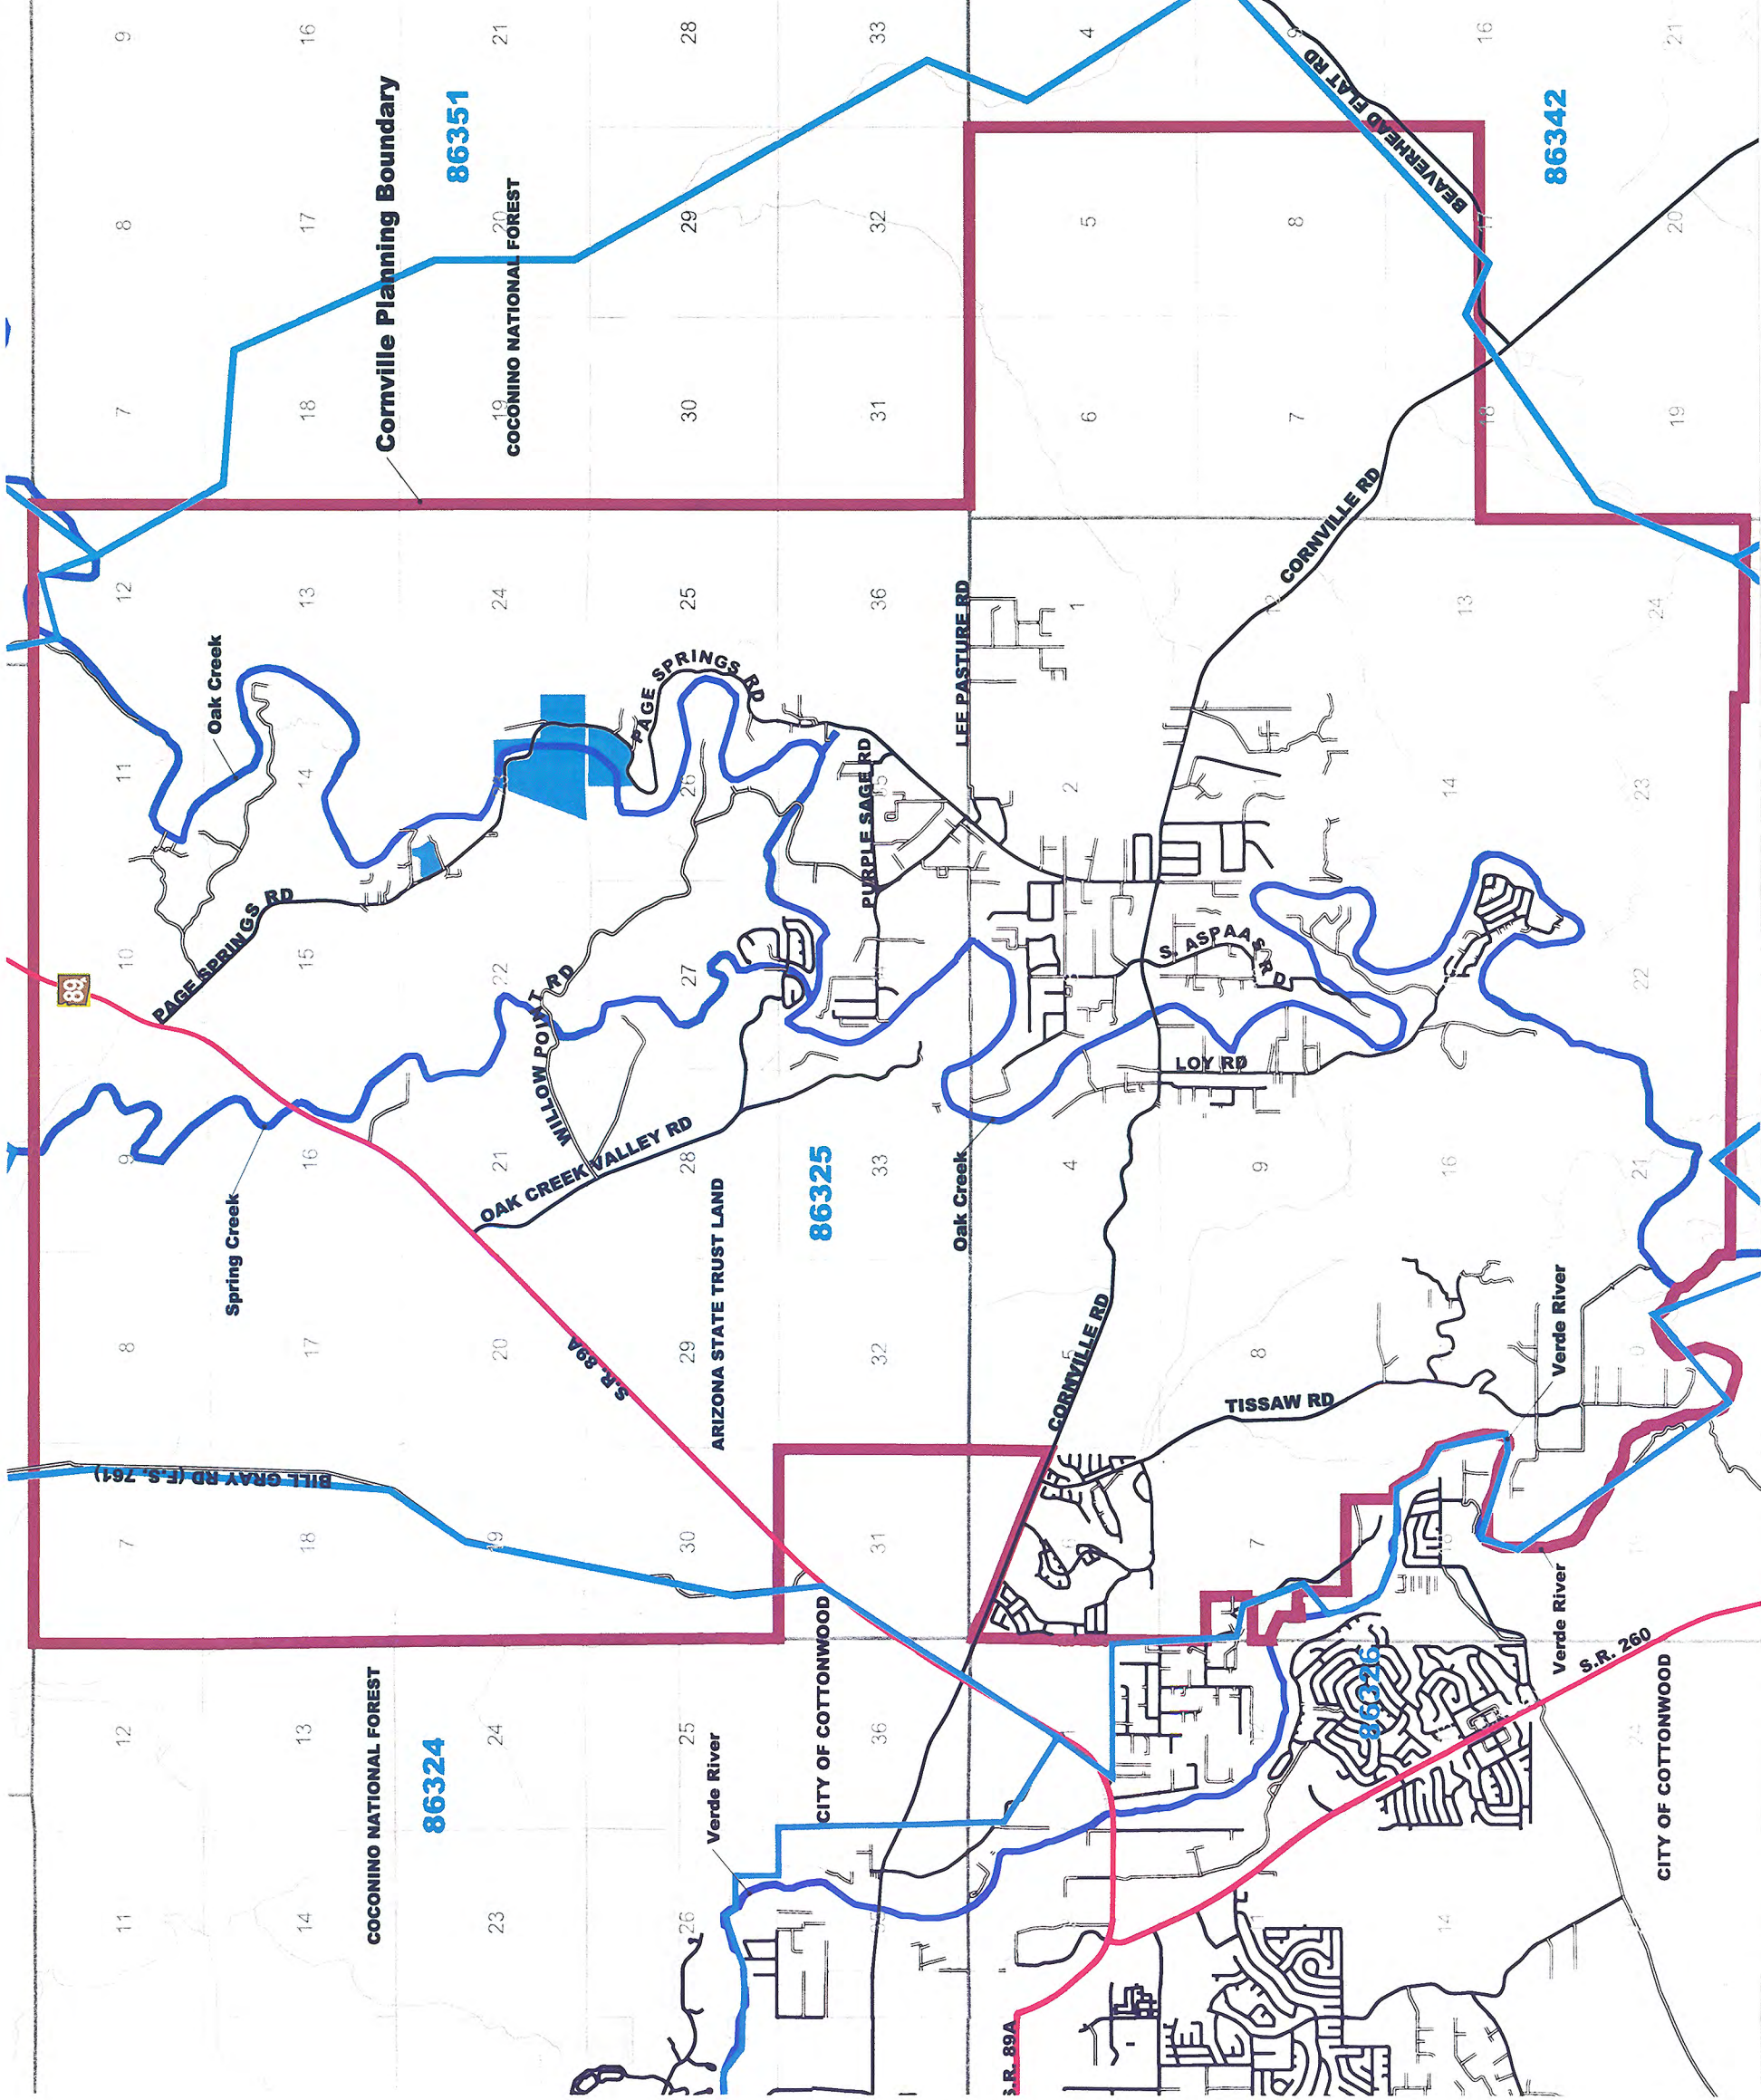

Yavapai County

Map 1 - Cornville Planning Area

Legend

- Zip Codes
- State Highway
- County Maintained Roads
- Paved Maintained Roads
- Unpaved Maintained Roads
- Cornville Planning Area
- Cornville Hydrology
- Township/Range Section
- Incorporated Cities and Towns
- Land Ownership
- ARIZONA GAME AND FISH
- ARIZONA STATE PARKS
- COCONINO NATIONAL FOREST
- PRESCOTT NATIONAL FOREST
- ARIZONA STATE TRUST LAND

NOTE: This is not a zoning map. This map is to be used together with community recommendations as guidance for decision-making on future development in the Cornville Planning Area.